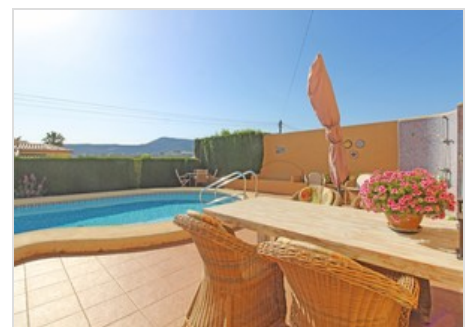

3 bedroom Villa in Benitachell

Benitachell, Alicante, Spain

465.000 €

Ref: 692657

Bedrooms
3

Bathrooms
2

Build
191 m²

Plot
774 m²

Pool
Yes